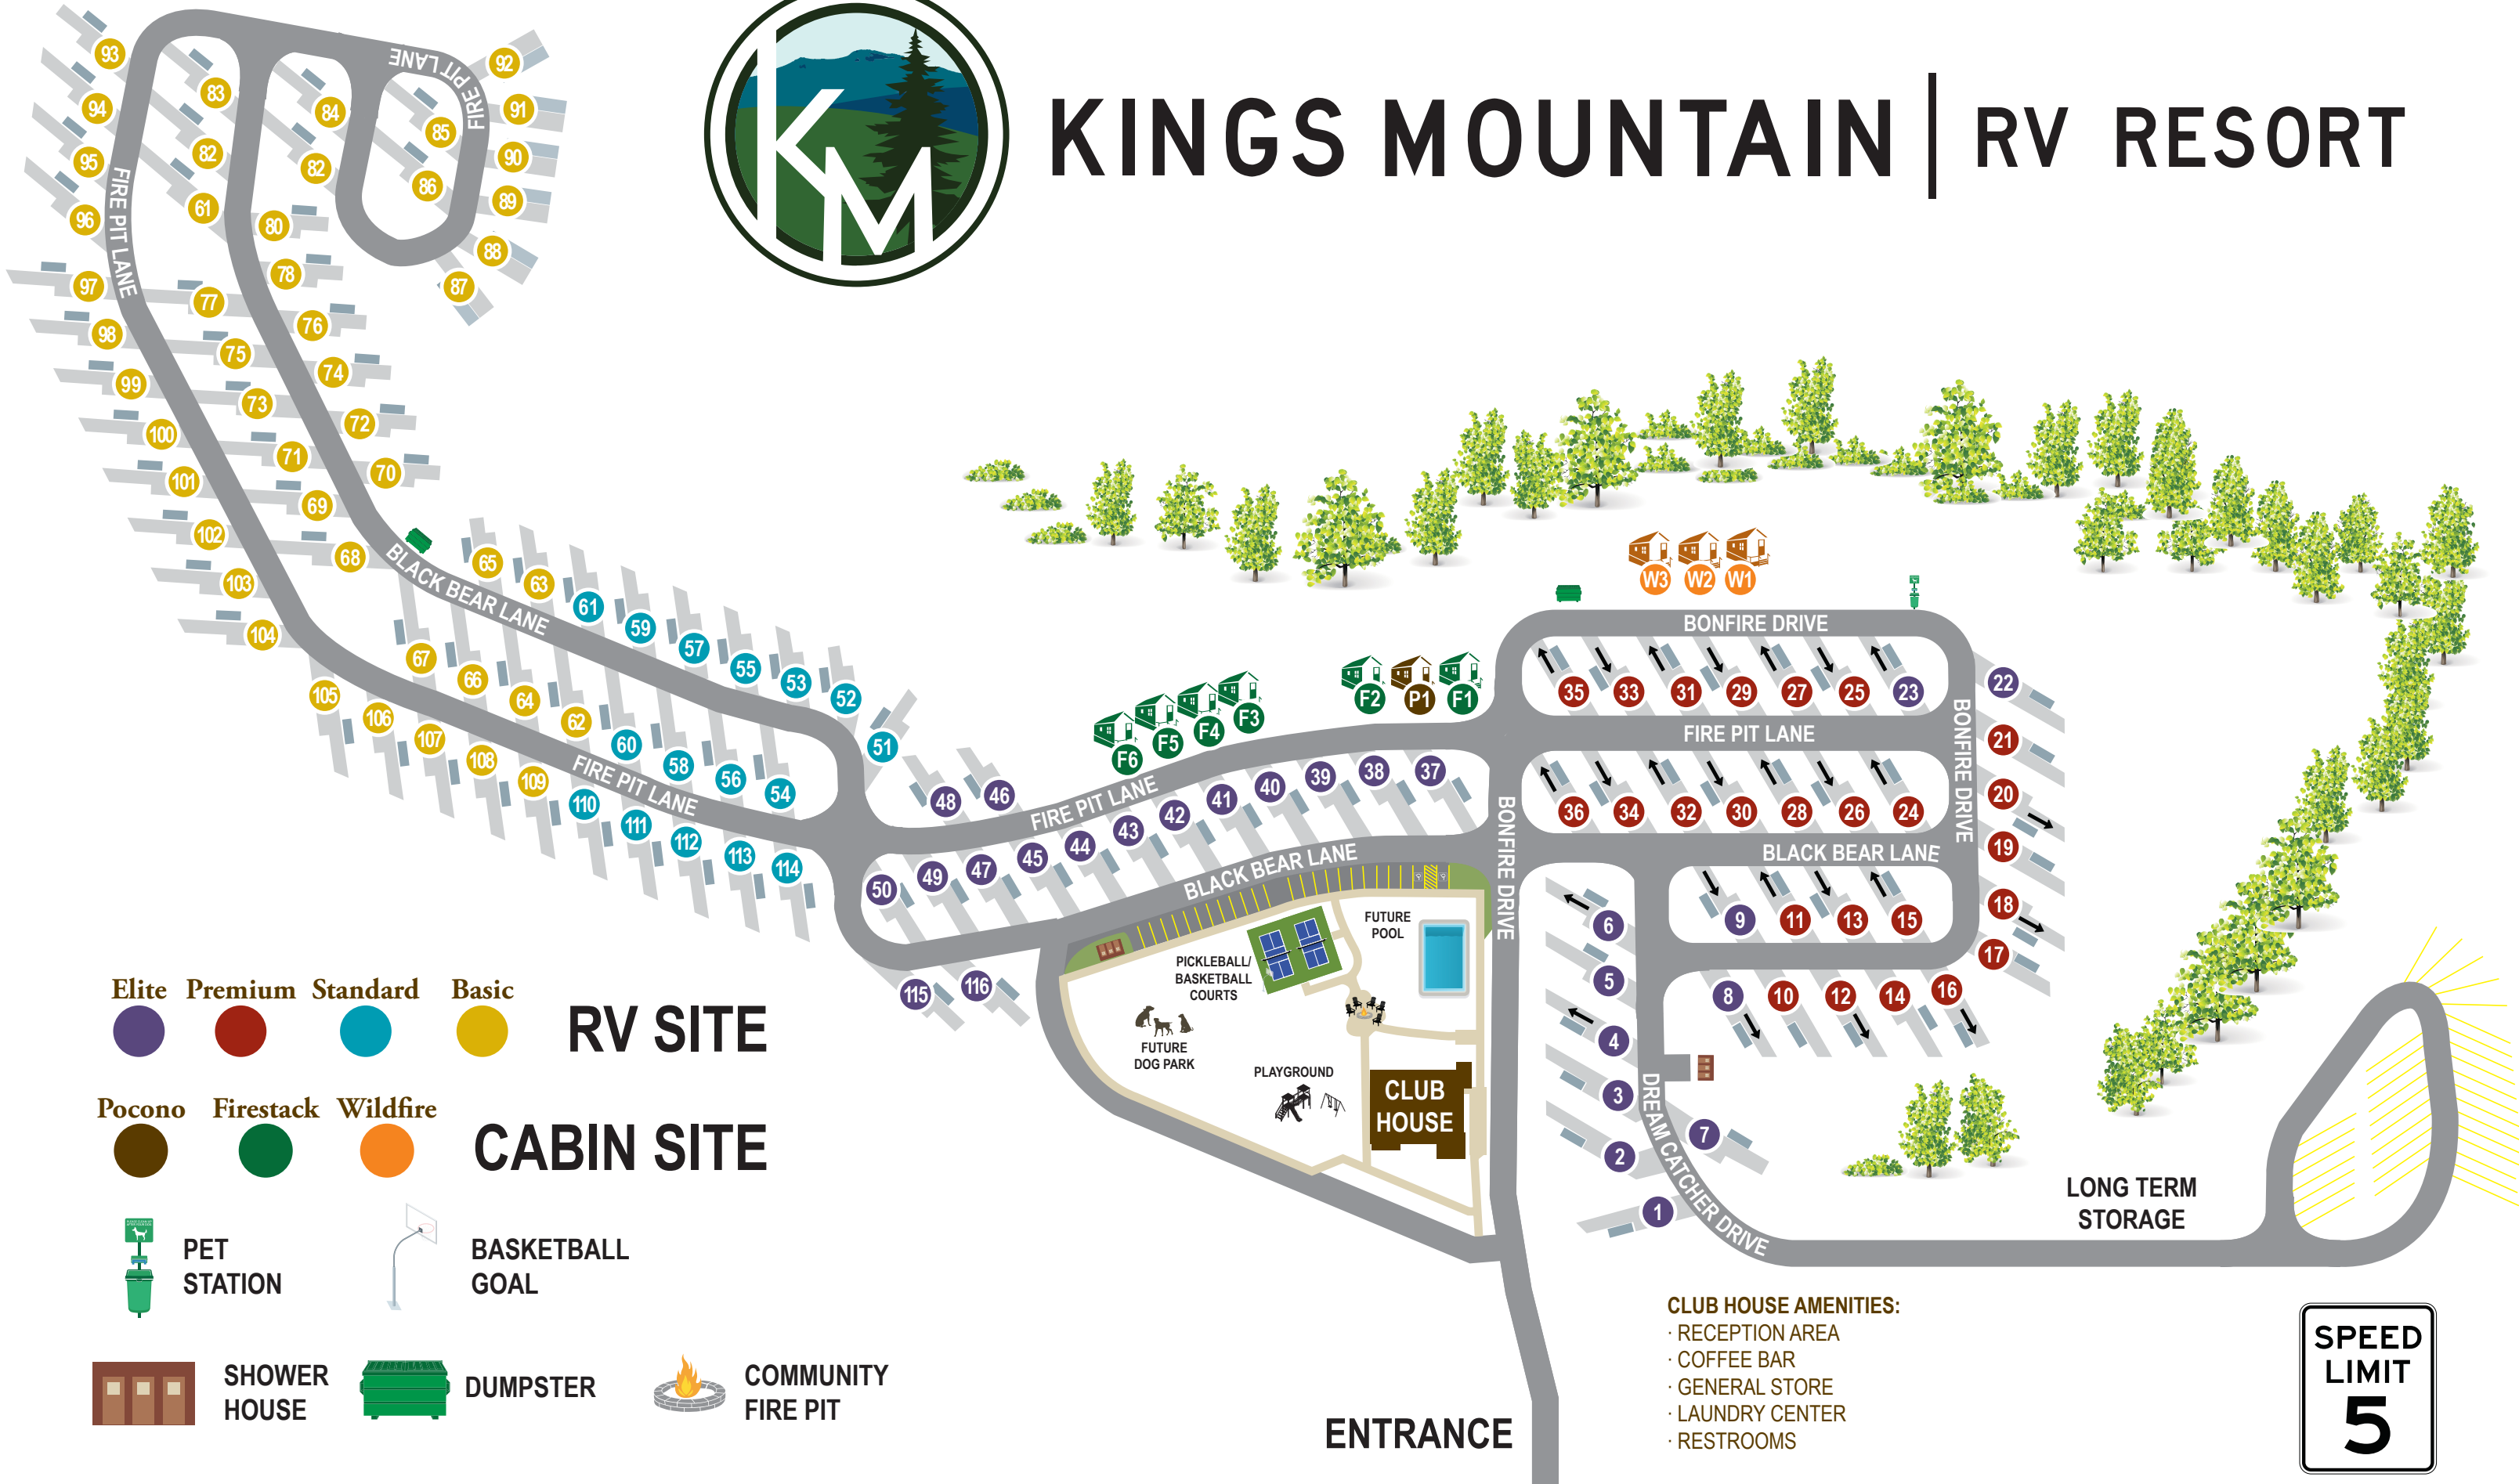

KINGS MOUNTAIN | RV RESORT

RV SITE

CABIN SITE

PET STATION

BASKETBALL GOAL

SHOWER HOUSE

DUMPSTER

COMMUNITY FIRE PIT

CLUB HOUSE AMENITIES:

- RECEPTION AREA
- COFFEE BAR
- GENERAL STORE
- LAUNDRY CENTER
- RESTROOMS

SPEED LIMIT
5