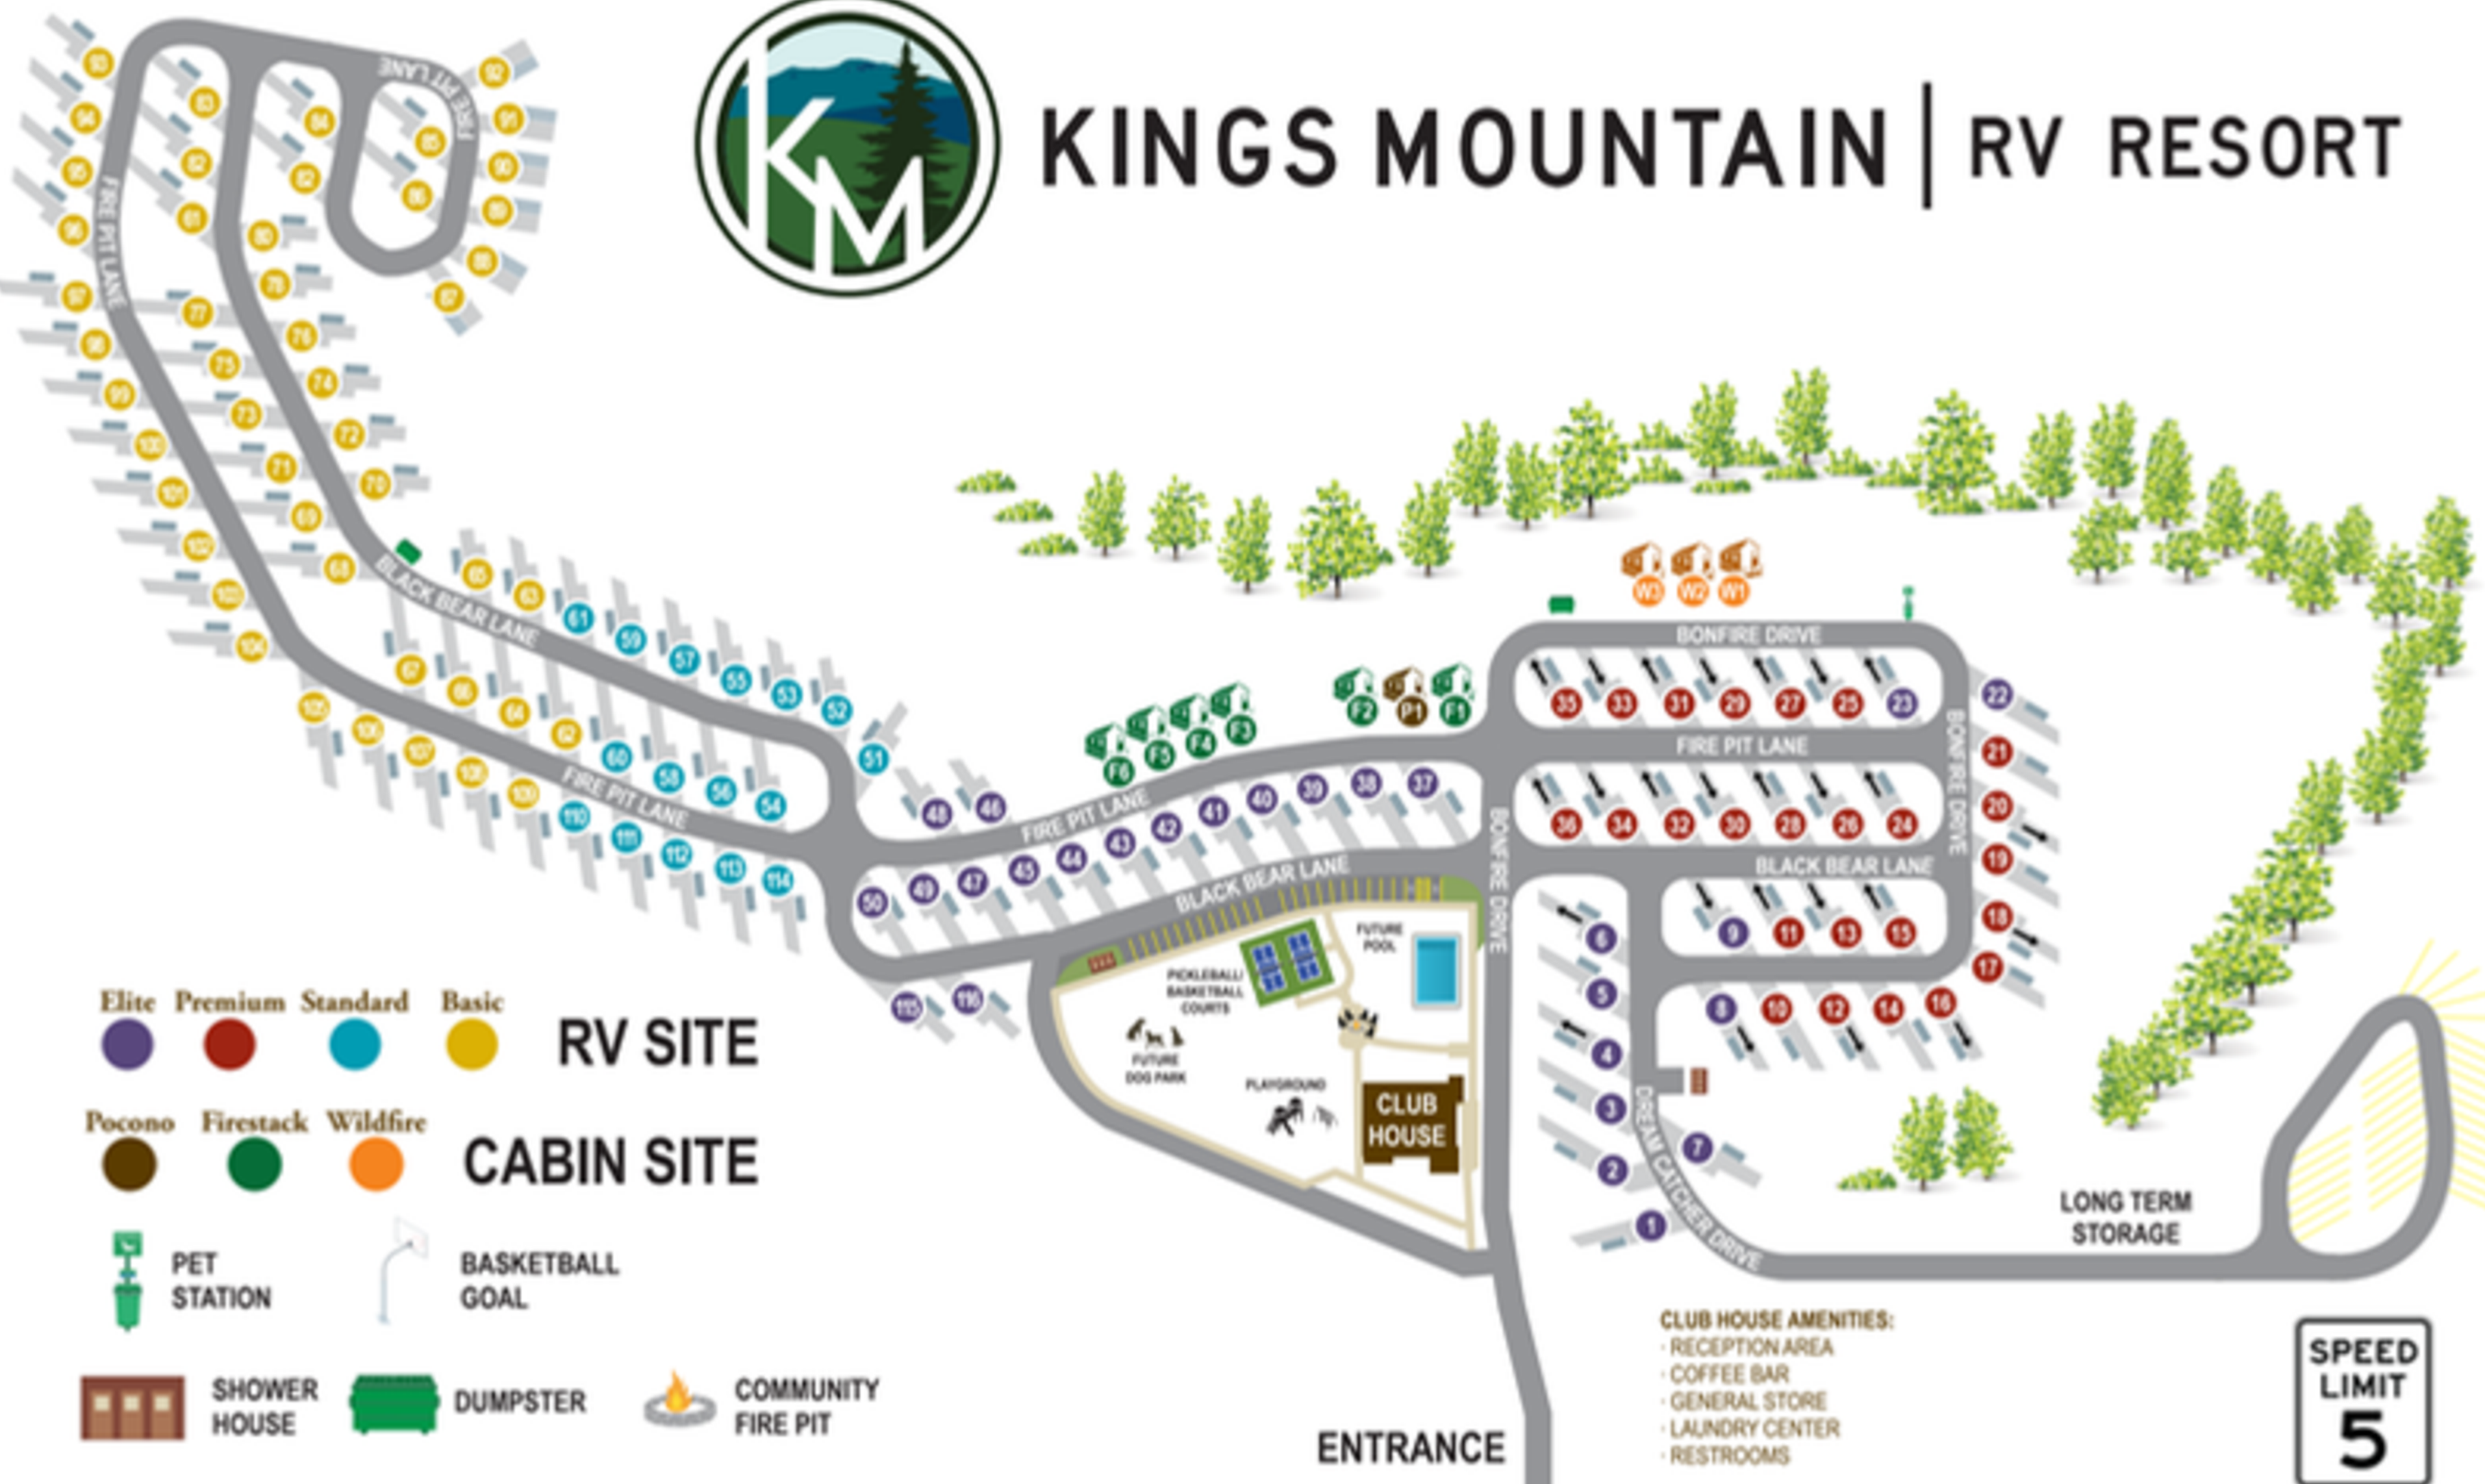

# KINGS MOUNTAIN | RV RESORT

**RV SITE**

**CABIN SITE**

- Elite (Purple circle)
- Premium (Red circle)
- Standard (Cyan circle)
- Basic (Yellow circle)
- Pocono (Brown circle)
- Firestack (Green circle)
- Wildfire (Orange circle)
- PET STATION (Green icon)
- BASKETBALL GOAL (Blue icon)
- SHOWER HOUSE (Brown icon)
- DUMPSTER (Green icon)
- COMMUNITY FIRE PIT (Orange icon)

- CLUB HOUSE AMENITIES:**
- RECEPTION AREA
  - COFFEE BAR
  - GENERAL STORE
  - LAUNDRY CENTER
  - RESTROOMS

**SPEED LIMIT 5**